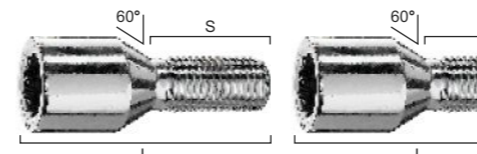

CLOSED LUG NUTS CONE SEAT 19mm KEY				
THREAD SIZE	PART #	EURO/SEK	BLACK	EURO/SEK
M12x1,5	D6	2,-/28,-	D6-ZNNI	3,-/40,-
M12x1,25	D2	2,-/28,-	D2-ZNNI	3,-/40,-
M14x1,5	D13	2,-/28,-	D13-ZNNI	3,-/40,-
M14x2	D13X2	2,50,-/28,-	-	-
1/2 UNF	D10	2,50,-/28,-	-	-
9/16 UNF	D6H	2,50,-/28,-	-	-

CLOSED LUG NUTS CONE SEAT 19mm KEY				
THREAD SIZE	PART #	EURO/SEK	BLACK	EURO/SEK
M14x1,5	D5	2,50,-/42,-	D5-ZNNI	3,50,-/54,-
M14x2	D5X2	2,50,-/42,-	-	-

OPEN CLOSED LUG NUTS CONE SEAT 19mm KEY				
THREAD SIZE	PART #	EURO/SEK	BLACK	EURO/SEK
M12x1,5	D14	2,50,-/26,-	-	-
M12x1,25	D23	2,50,-/26,-	-	-
M14x1,5	D17	2,50,-/26,-	-	-
M14x2	D17X2	2,50,-/26,-	-	-

CLOSED LUG NUTS CONE SEAT 21mm KEY				
THREAD SIZE	PART #	EURO/SEK	BLACK	EURO/SEK
M12x1,5	D8	2,-/42,-	-	-
M12x1,25	D9	2,50,-/42,-	-	-

OPEN OFF ROAD LUG NUTS CONE SEAT 19mm w/SHANK				
THREAD SIZE	PART #	EURO/SEK	BLACK	EURO/SEK
M12x1,5	D110	3,-/42,-	-	-
M12x1,25	D111	3,-/42,-	-	-

TUNER LUG NUTS CONE SEAT 20mm OD				
THREAD SIZE	PART #	EURO/SEK	BLACK	EURO/SEK
M12x1,5	DST20A	3,-/42,-	-	-
M12x1,25	DST20B	3,-/42,-	-	-
M14x1,5	DST20D	3,-/42,-	-	-
1/2 UNF	DST20E	3,-/42,-	-	-

LUG BOLTS M12x1,5 CONE SEAT 17mm KEY					
S	L	PART	EURO/SEK	BLACK PART	EURO/SEK
21	46,5	C17A21	2,-/28,-	-	-
22	47,5	LC17A22F	2,-/28,-	-	-
24	49	B27	2,-/28,-	B27-ZNNI	3,-/40,-
26	51,5	B12	2,-/28,-	B12-ZNNI	3,-/40,-
28	53,5	C17A28	2,-/28,-	C17A28-ZNNI	3,-/40,-
30	55,3	B30	2,-/28,-	B30-ZNNI	3,-/40,-
32	57,5	C17A32	2,50,-/32,-	-	-
35	60,5	C17A35	2,50,-/32,-	C17A35-ZNNI	3,5,-/44,-
37	62,5	C17A37	2,50,-/32,-	-	-
39	64	B34	2,50,-/32,-	B34-ZNNI	3,5,-/44,-
42	67,5	C17A42	3,-/32,-	-	-
43	68,5	C17A43	3,-/32,-	C17A43-ZNNI	4,-/44,-
45	70,5	C17A45	3,-/32,-	-	-
47	72	C17A47	3,-/32,-	-	-
50	75	C17A50	3,50,-/32,-	C17A50-ZNNI	4,5,-/44,-
55	80	C17A55	3,50,-/32,-	-	-
60	85	C17A60	3,50,-/32,-	-	-