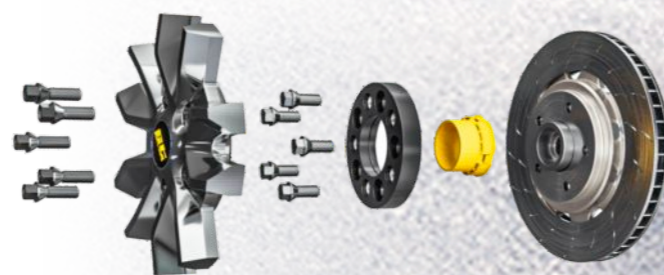

DZX

Bolt-thru system with multi hole bolt patterns

- ✓ Available in 5-25mm per wheel
- ✓ Precise 2.5mm steps
- ✓ For wheel bolts and wheel studs

DZX system components:

- 27 spacer discs from 4x98 to 6x132
- + 45 adapters
- + 31 sets of wheel mounting gear
- = more than 19.000 combinatio!

AZX

Bolt-on system

- ✓ Available from 20-35 mm per wheel
- ✓ For wheel bolts and wheel studs
- ✓ Perfect alternative to the DZX wheel spacers

AZX system components:

- 24 spacer discs from 5x108 to 5x127
- + 15 adapters
- + 15 sets of wheel mounting gear
- = more than 2.400 additional combinations!

mm per Disc	mm per Axle	Bolt Pattern	Artikel-No.
5mm	10mm	150	56055024
		155	56055021
		168	56055039
7,5mm	15mm	150	56055025
		155	56055022
		168	56055040
10mm	20mm	150	56055026
		155	56055023
		168	56055041
12,5mm	25mm	150	56055001
		155	56055011
		168	56055027
15mm	30mm	150	56055002
		155	56055012
		168	56055028
17,5mm	35mm	150	56055003
		155	56055013
		168	56055029
20mm	40mm	150	56055004
		155	56055014
		168	56055030
22,5mm	45mm	150	56055005
		155	56055015
		168	56055031
25mm	50mm	150	56055006
		155	56055016
		168	56055032

mm per Disc	mm per Axle	Bolt Pattern	Artikel-No.
20mm	40mm	5x114,3	56065037
25mm	50mm	5x108	56065001
		5x110	56065004
		5x112	56065007
		5x114,3	56065010
		5x120	56065013
30mm	60mm	5x127	56065016
		5x108	56065002
		5x110	56065005
		5x112	56065008
		5x114,3	56065011
35mm	70mm	5x120	56065014
		5x127	56065017
		5x108	56065003
		5x110	56065006
		5x112	56065009
		5x114,3	56065012
		5x120	56065015
		5x127	56065018

KW -alustasarjat kaikkiin olosuhteisiin. KW on johtava coil over -alustasarjojen valmistaja päivittäiseen ajoon sekä kilpакäyttöön. KW Suspensions, KW Competition, KW Street Comfort, KW Clubsport, KW HLS ja KW Quad Suspension.