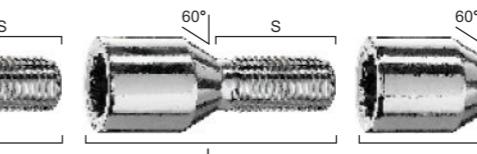

TUNER LUG BOLTS M12x1,5 CONE SEAT 20mm OD				
S	L	PART	EURO/SEK	BLACK PART
22	48	VST20A22	3,-/42,-	-
24	50	VST20A24	3,-/42,-	-
26	52	VST20A26	3,-/42,-	-
28	54	VST20A28	3,-/42,-	-
32	58	VST20A32	3,-/42,-	-
45	71	VST20A45	4,-/62,-	-